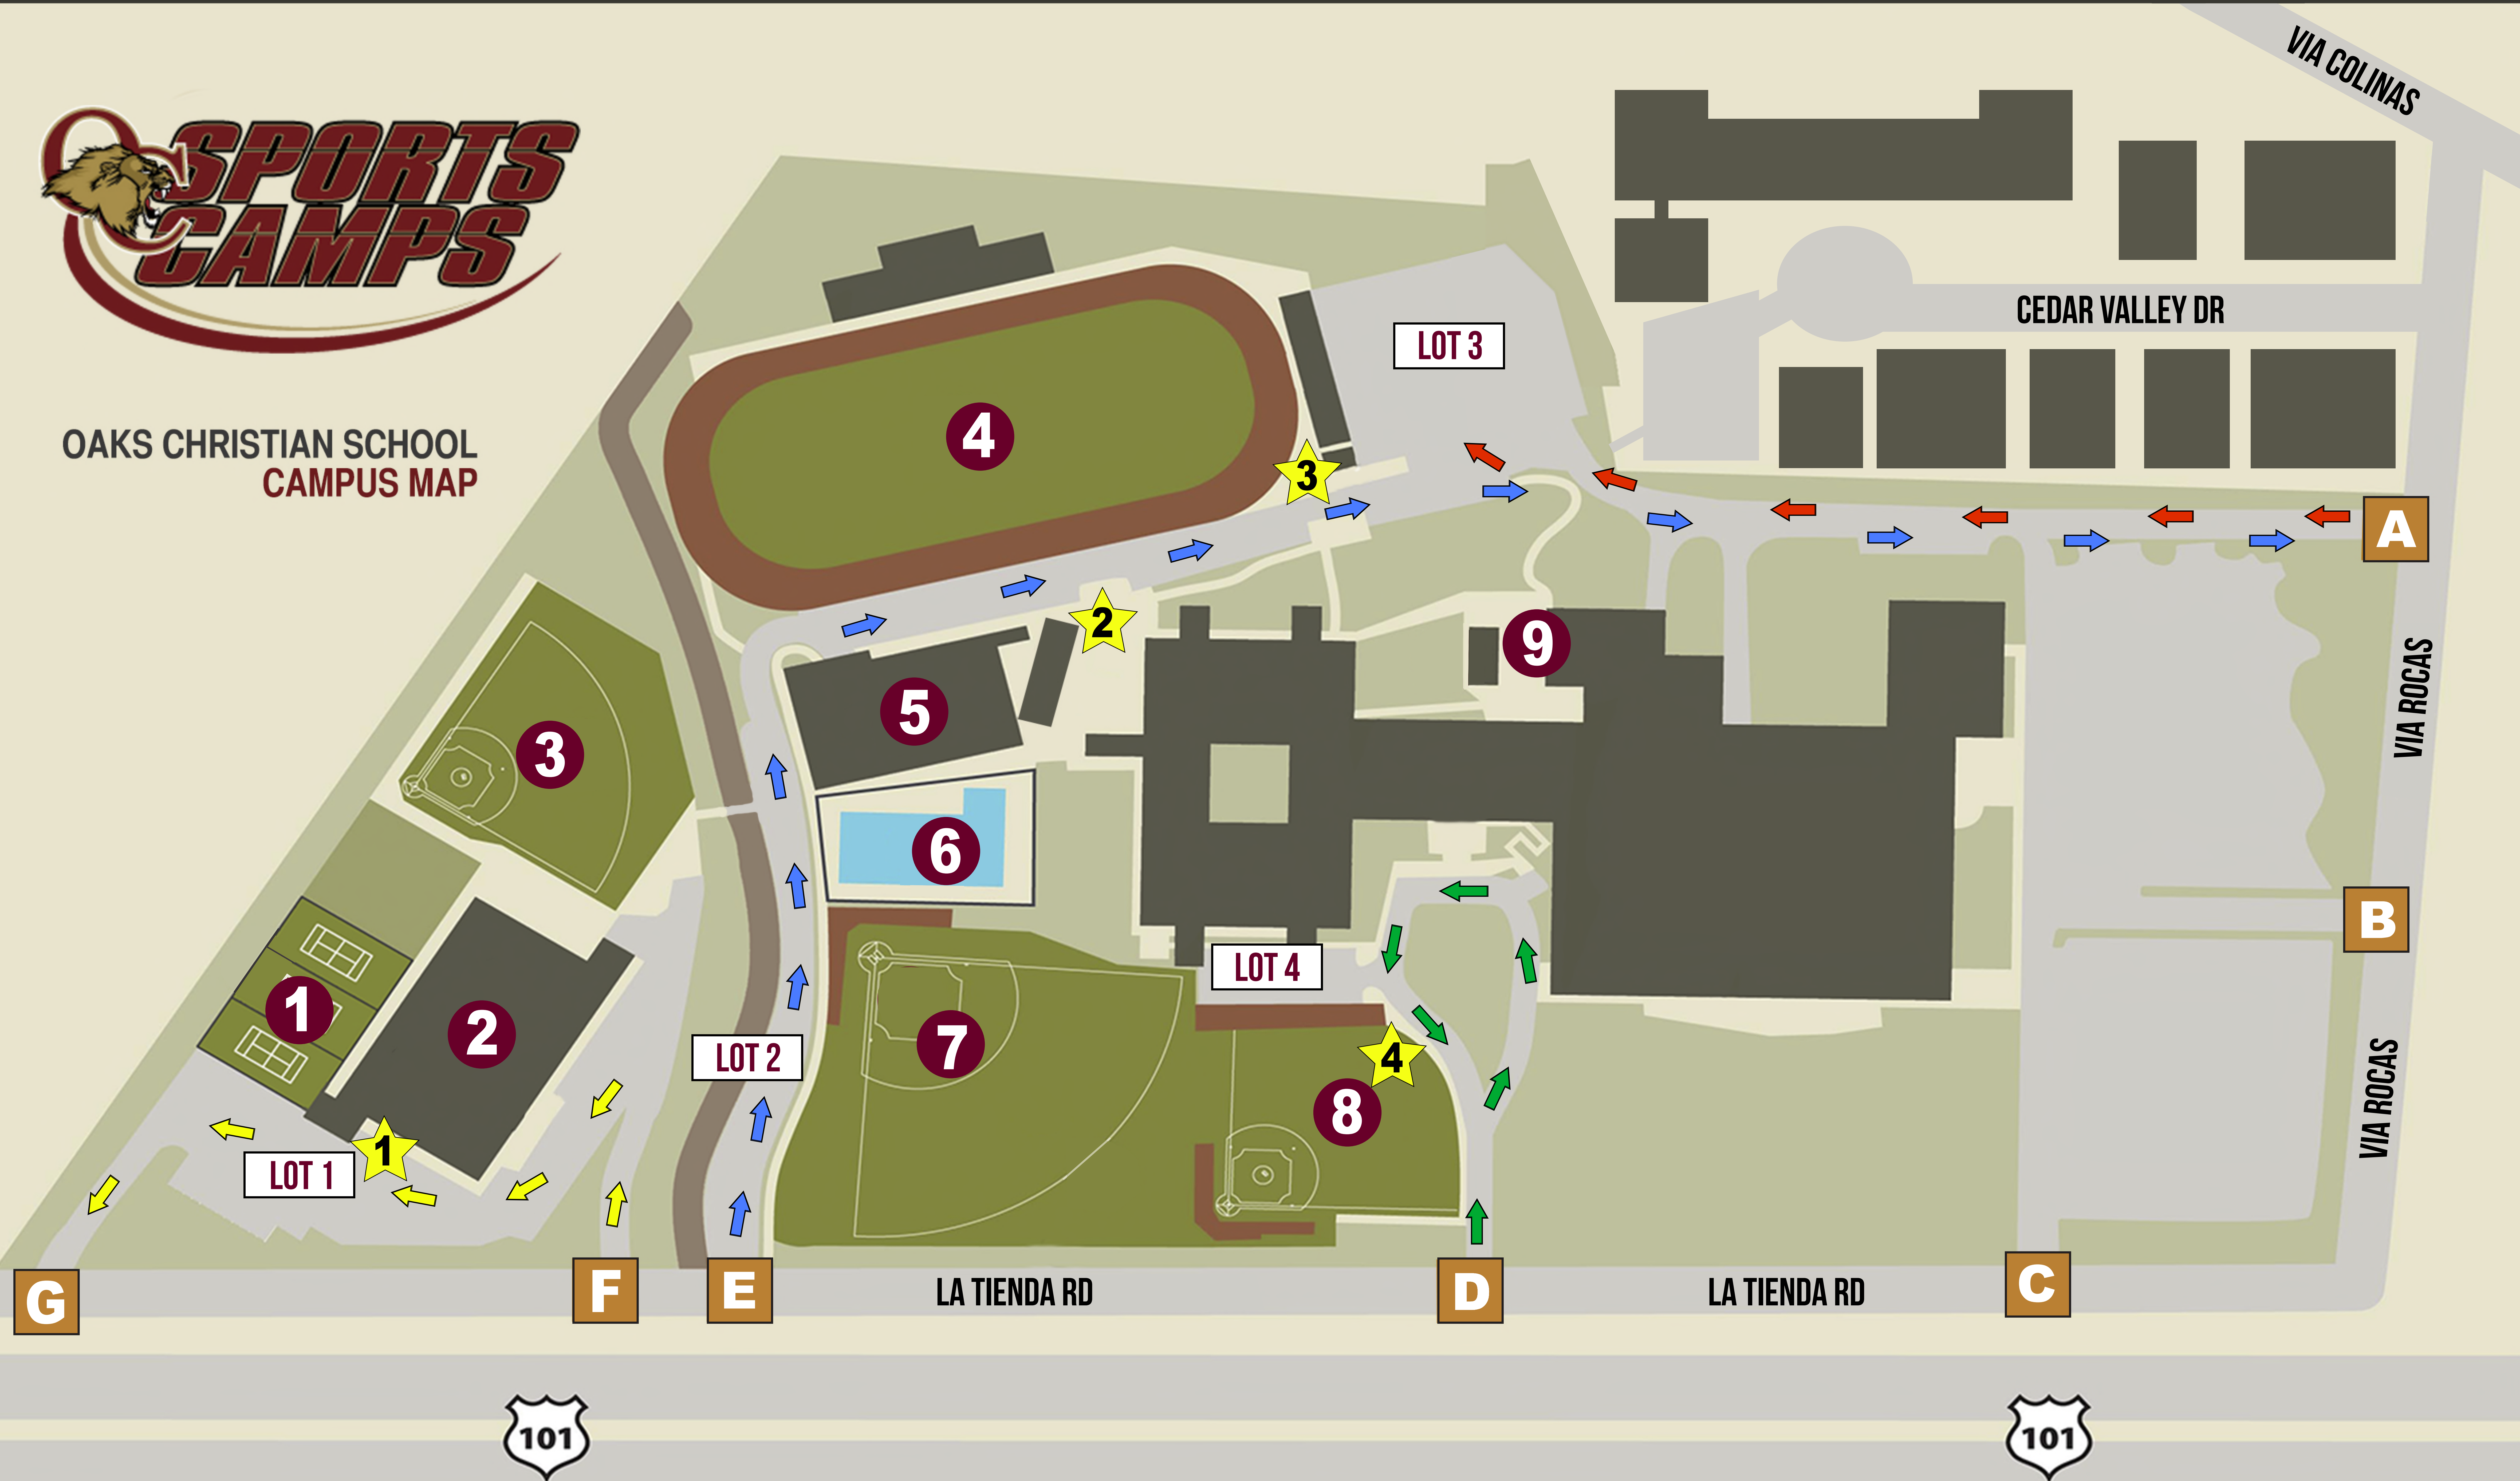

OAKS CHRISTIAN SCHOOL
CAMPUS MAP

1 TENNIS COURTS

2 MIDDLE SCHOOL CAMPUS

3 HUFFMAN FIELD

4 THORSON STADIUM

5 DALLAS GYM/ BEDROSIAN PAVILION

6 SOTELO AQUATIC CENTER

7 LEKO FIELD

8 SOFTBALL FIELD

9 CAFETERIA

★ DROP OFF/PICK UP LOCATIONS